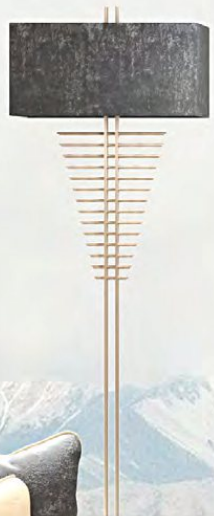

SMANIA®

A modern daybed with a white frame, dark brown cushions, and a light purple blanket. It is positioned in front of a large window with black frames. The daybed is decorated with several pillows, including a patterned one and a solid purple one. A book titled "MATE ATINSON" is placed on the side table next to it.

A light-colored wooden side table with a black metal base. It holds a gold lamp and a book titled "MATE ATINSON".

A light-colored wooden cabinet with a black metal base. It holds a vase with white orchids and a dark vase.

A large window with black frames, showing a view of green foliage outside. A tall green plant is visible in the foreground near the window.

A large window with black frames, showing a view of green foliage outside. A vase with white orchids is visible on the cabinet in front of the window.

A vertical wooden pillar separating the two windows.

A large, patterned rug with abstract shapes in shades of purple, brown, and white, covering the floor.